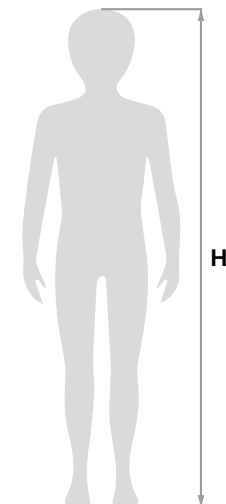

# Components

**839 Front handle**

**894 45° pelvic belt**

**858 Net basket**

**824 Tray with edge and hollow**

**837 Tray without hollow**

**819 Canopy**

# Obi sizes and weight

	<b>obi 2</b>	<b>obi 3</b>	<b>obi 4</b>
A: overall width	60 cm	62,5 cm	66,5 cm
B: seat bottom width	33 cm	37 cm	41 cm
C: overall length	99 cm	109 cm	124 cm
D: overall height	97 cm	103 cm	105 cm
E: seat bottom depth	30 cm	36 cm	40 cm
F: backrest height	62 cm	68 cm	76 cm
G: seat to footrest height	from 23 to 35 cm	from 29 to 44 cm	from 32 to 47 cm
L: folded stroller length	92 cm	95 cm	103 cm
M: folded stroller height	50 cm	46 cm	51 cm
H: user height	from 120 to 140 cm	from 135 to 155 cm	from 150 to 175 cm
Total weight	17,4 kg	18,5 kg	20,1 kg
Max capacity	50 kg	60 kg	70 kg