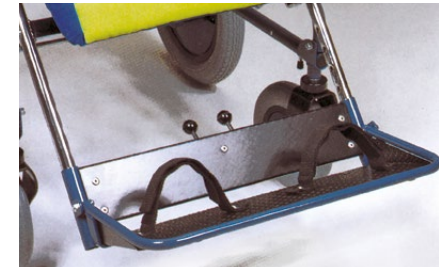

## Rigid backrest

adjustable in tilt on 4 positions, thanks to a simple quick release mechanism.

# Components

**834 Abduction block**

**835 Headrest with partial supports**

with two side elements, which can be used one at a time (either the left side or the right side). By turning them upside down, their height position changes.

**853 Adjustable harness**

**812 Directional locks for front wheels**

**816 Side supports**

**827 Foot straps**