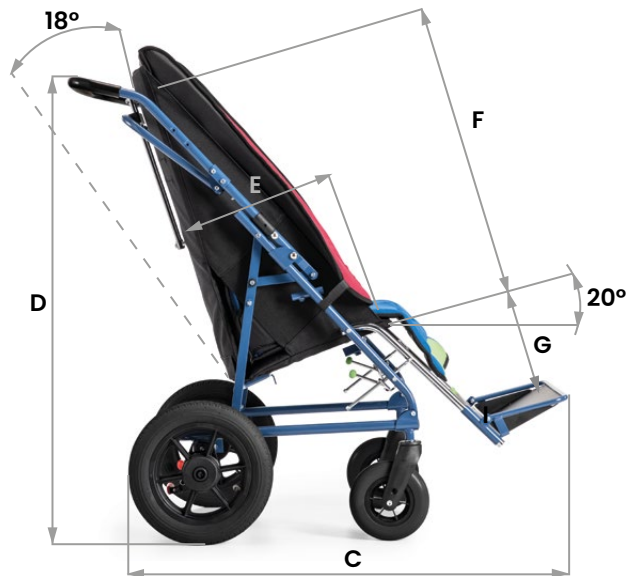

## Rigid backrest

adjustable in tilt on 4 positions, thanks to a simple quick release mechanism.

# Components

**818 Thermal cover**

**825 Rain cover**

**891 Set of 4 tie down hooks**  
for the forward-facing transport of  
the pushchair in a motor vehicle  
(private cars, buses..).

*See User and Maintenance Manual  
provided with the aid.*

# Obi sizes and weight

	<b>obi 2</b>	<b>obi 3</b>	<b>obi 4</b>
A: overall width	60 cm	62,5 cm	66,5 cm
B: seat bottom width	33 cm	37 cm	41 cm
C: overall length	99 cm	109 cm	124 cm
D: overall height	97 cm	103 cm	105 cm
E: seat bottom depth	30 cm	36 cm	40 cm
F: backrest height	62 cm	68 cm	76 cm
G: seat to footrest height	from 23 to 35 cm	from 29 to 44 cm	from 32 to 47 cm
L: folded stroller length	92 cm	95 cm	103 cm
M: folded stroller height	50 cm	46 cm	51 cm
H: user height	from 120 to 140 cm	from 135 to 155 cm	from 150 to 175 cm
Total weight	17,4 kg	18,5 kg	20,1 kg
Max capacity	50 kg	60 kg	70 kg